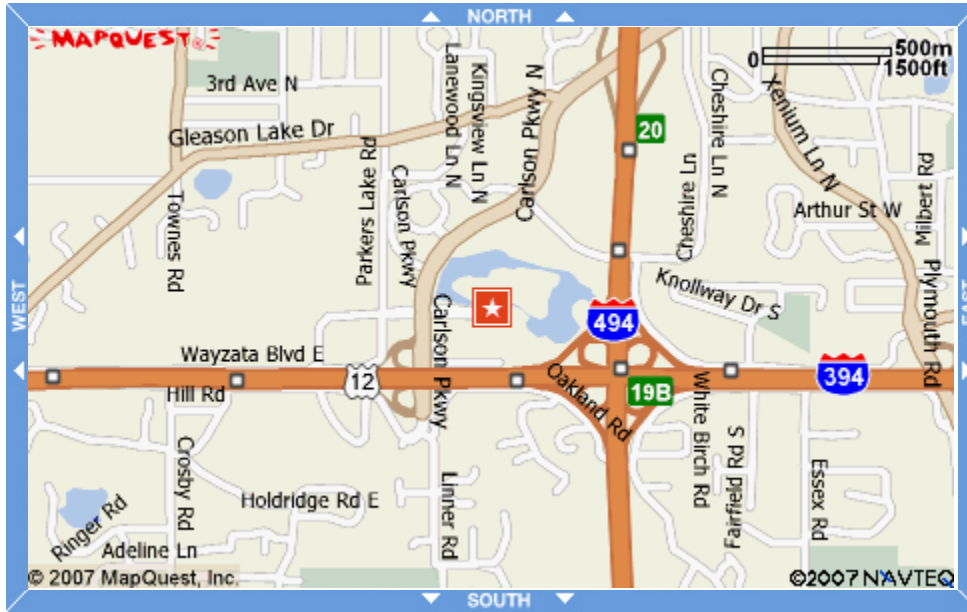

Minnesota, Minnetonka - Carlson Center

601 Carlson Parkway

Suite 1050

Minnetonka, Minnesota 55305

United States

By Road:

FROM MINNEAPOLIS/ST PAUL INTERNATIONAL AIRPORT

- Take 494W to 394/12W.
- Proceed to the Carlson/Linner exit, circle up and cross through the stoplights to parking ramp.
- Located on the NW corner of 394 and 494N.